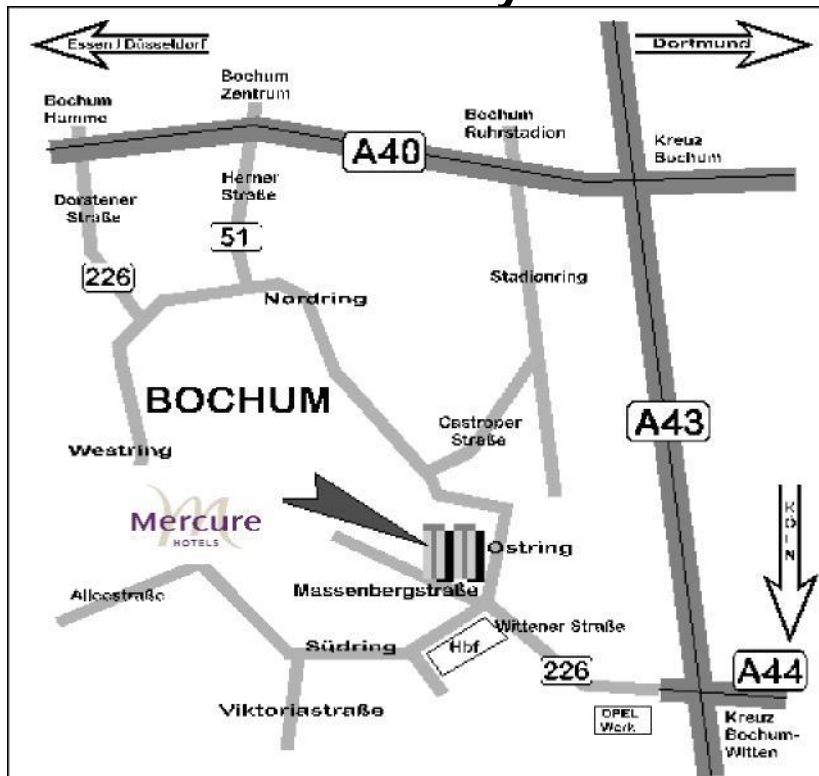

Massenbergstraße 19-21 * D-44787 Bochum
Telephone (0234)969-0* Fax (0234) 969-2222

Your Journey to us :

From the north

- A 1 until „Kreuz Münster“, A 43 until „Bochum/ Abfahrt (exit) (16) Bochum Riemke“
- A 2 until „Kreuz Recklinghausen“, A 43 until „Bochum/ Abfahrt (exit) (16) Bochum Riemke“

From the south

- A 45 until “Abfahrt (exit) Bochum/ Witten”, A 44 until “Bochum/ Autobahnende Zentrum” continue on “B226 Wittener Straße” for approx. 4.5 km.
- A 3 until „Kreuz Hilden“, A 46 until „Kreuz Wuppertal Nord“, A 43 until „Bochum/ Abfahrt (exit)(19) Querenburg“

From the west

- A 40 until „Bochum/ Abfahrt (exit) Bochum Zentrum“
- A 57 until „Kreuz Moers“, A 40 until “Bochum/ Abfahrt (exit) Bochum Zentrum“

From the east

- A 44 then B1/ A 40 until „Bochum/ Abfahrt (exit) Bochum Zentrum“
- A 2 from the direction of Berlin until “Kreuz Recklinghausen”, A 43 until “Bochum/ Abfahrt (exit) (16) Bochum Riemke”

Then from all directions, follow the signs to „Zentrum/ Hauptbahnhof“ (City center/ Central Train Station) You will then find The Mercure Hotel Bochum City directly opposite the Central Station. The underground parking garage is located in Arndtstrasse directly behind our hotel.